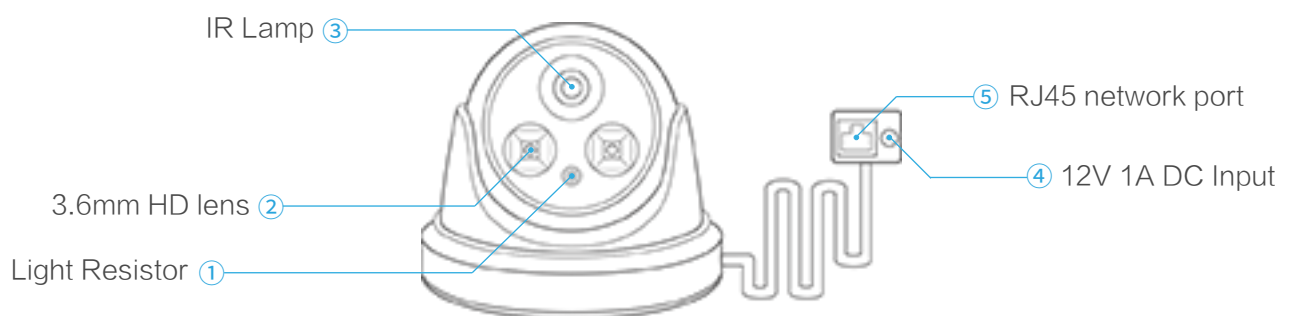

Specifications

Model Name	AX603	
Image Sensor	Sensor	1.3MP CMOS Sensor
	Lens	f=3.6mm, F=2.0
	Angle	70 degree
Video	Video Format	PAL & NTSC
	FPS	25
	Resolution	1280*720, 640*360, 320*180
	Video output	H.264 dual stream
	White Balance	Auto
	Backlight Compensation	Auto
	IR Distance	Around 10M
Network	Ethernet	10/100Mbps,RJ-45 export
Hardware Interface	Power	12V DC Power Consumption $\leq$ 12W
	Micro SD Card Port	2.0 @Max. 32G
Working Environment	Temperature	-5°C ~40°C
	Humidity	35% ~45%
	Storage Temperature	-40°C ~70°C
General Info.	Measurement (L*W*H)	150*70*30mm
	Net Weight	300g
System Requirements	OS	Windows XP, Windows 7
	Browser	IE V9.0 and above
	App	Android V4.0 and above , IOS V6.1 and above

Product interface description

Ansee Co. Ltd

Add: Building A, GuanLong First Industry Park,
XiLi Town, NanShan District, Shenzhen, China
(518055)

Tel: 0755-86521099/86522966

Fax: 0755-26984949

Email: sales@anseetec.com

Web: www.anseetec.com